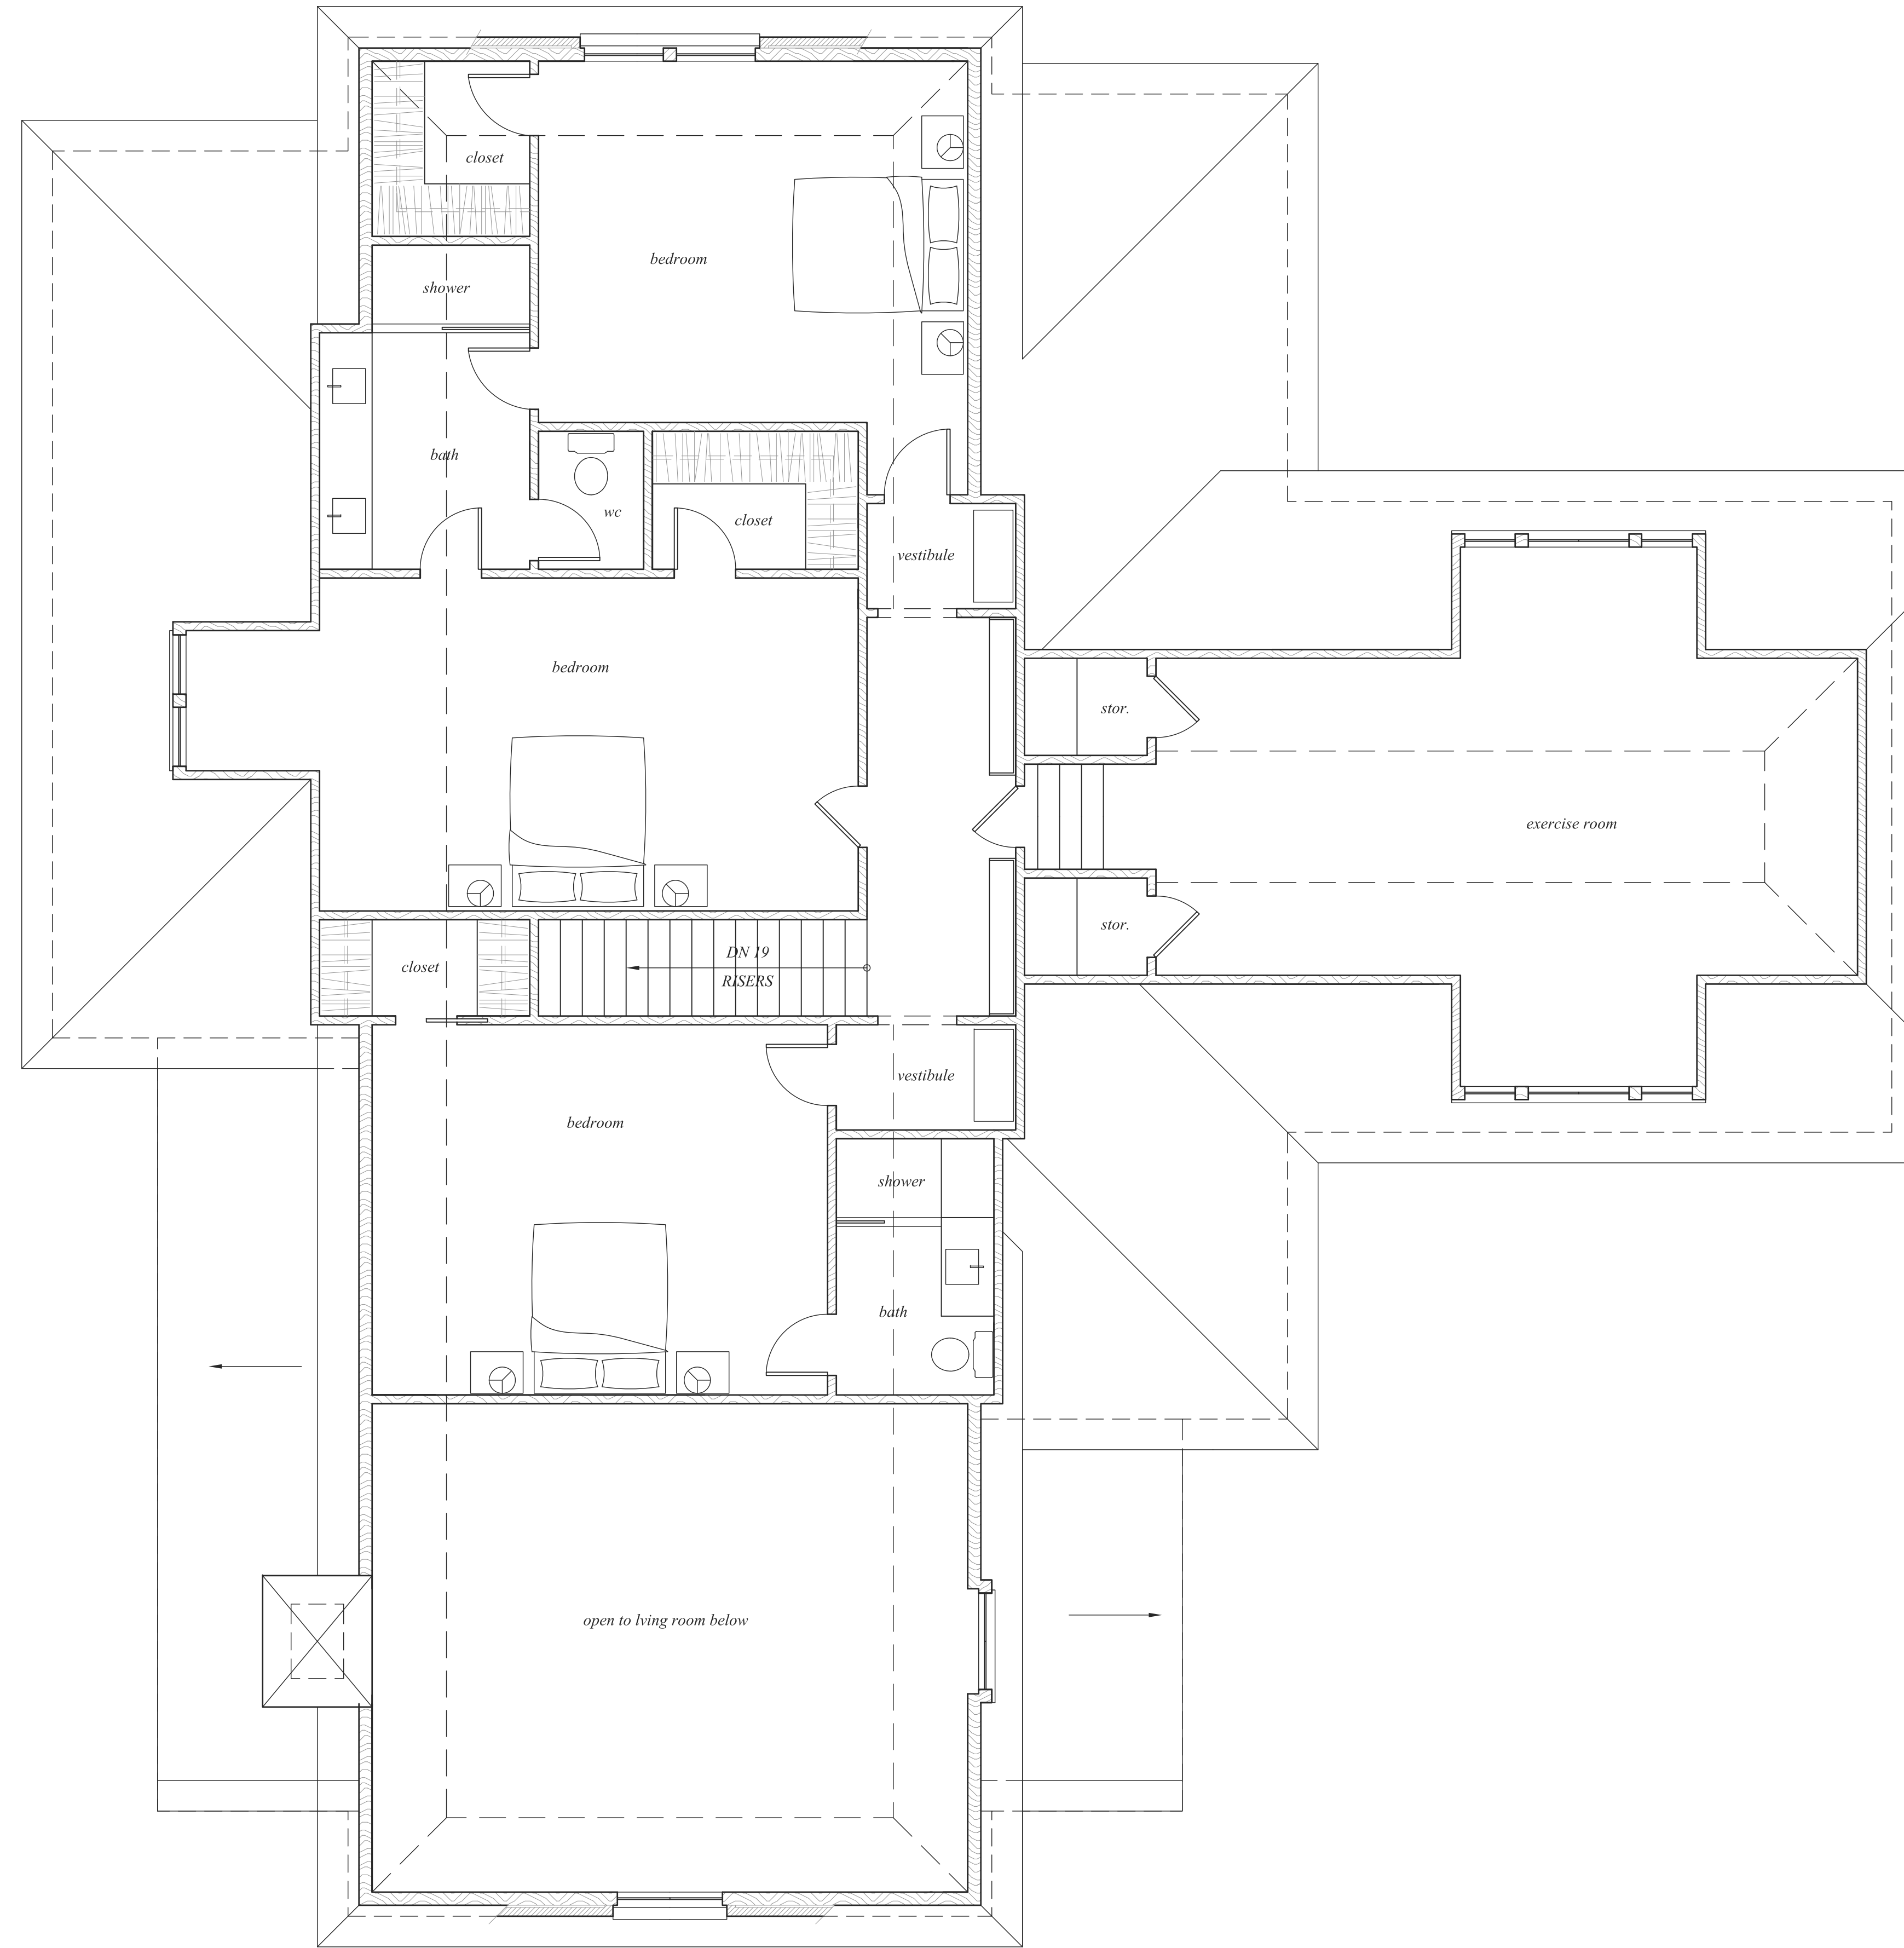

main floor plan

one quarter inch equals one foot

ARCHITECT:

Pfeffer Torode Architecture
 521 8th Avenue South, Suite 103, Nashville, Tennessee 37203
 12 W. Jefferson Street, Suite 280, Montgomery, AL 36104
 Nashville: 615-667-0808 Montg: 334-513-1976
 www.pfeffertorode.com

PROJECT:

A new home for
LOT 4 ELMHURST COURT

SHEET:

MAIN LEVEL FLOOR PLAN

March 7, 2017

A1.1

upper floor plan

one quarter inch equals one foot

SHEET:

UPPER LEVEL FLOOR PLAN

PROJECT:

A new home for
LOT 4 ELMHURST COURT

ARCHITECT:

Pfeiffer Torode Architecture
 521 8th Avenue South, Suite 103, Nashville, Tennessee 37203
 12 W. Jefferson Street, Suite 280, Montgomery, AL 36104
 Nashville: 615-667-0808 | Montgomery: 334-513-1976
 www.pfeiffertorode.com